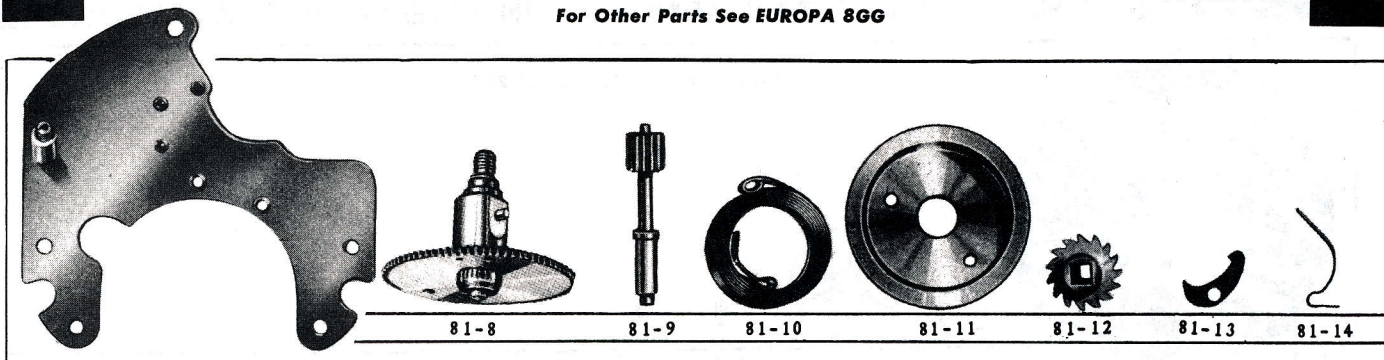

Bestfit Material Instant Guide

CLOCK

23L. EUROPA 81 — 8 DAY WALL CLOCK — CORD WIND — PIN LEVER

For Other Parts See EUROPA 8GG

EB No.
BF Pos.
No.

21L. EUROPA 101 — 1 DAY ALARM — KEY WIND — PIN LEVER

EB No.
BF Pos.
No.

21L. EUROPA 1001 — 1 DAY MUSICAL ALARM — KEY WIND — PIN LEVER

For Clock Parts See EUROPA 101

19L. HEUER 63 — 8 DAY DASHBOARD CLOCK — SMALL OR SWEEP SECOND HAND

EB No.
BF Pos.
No.